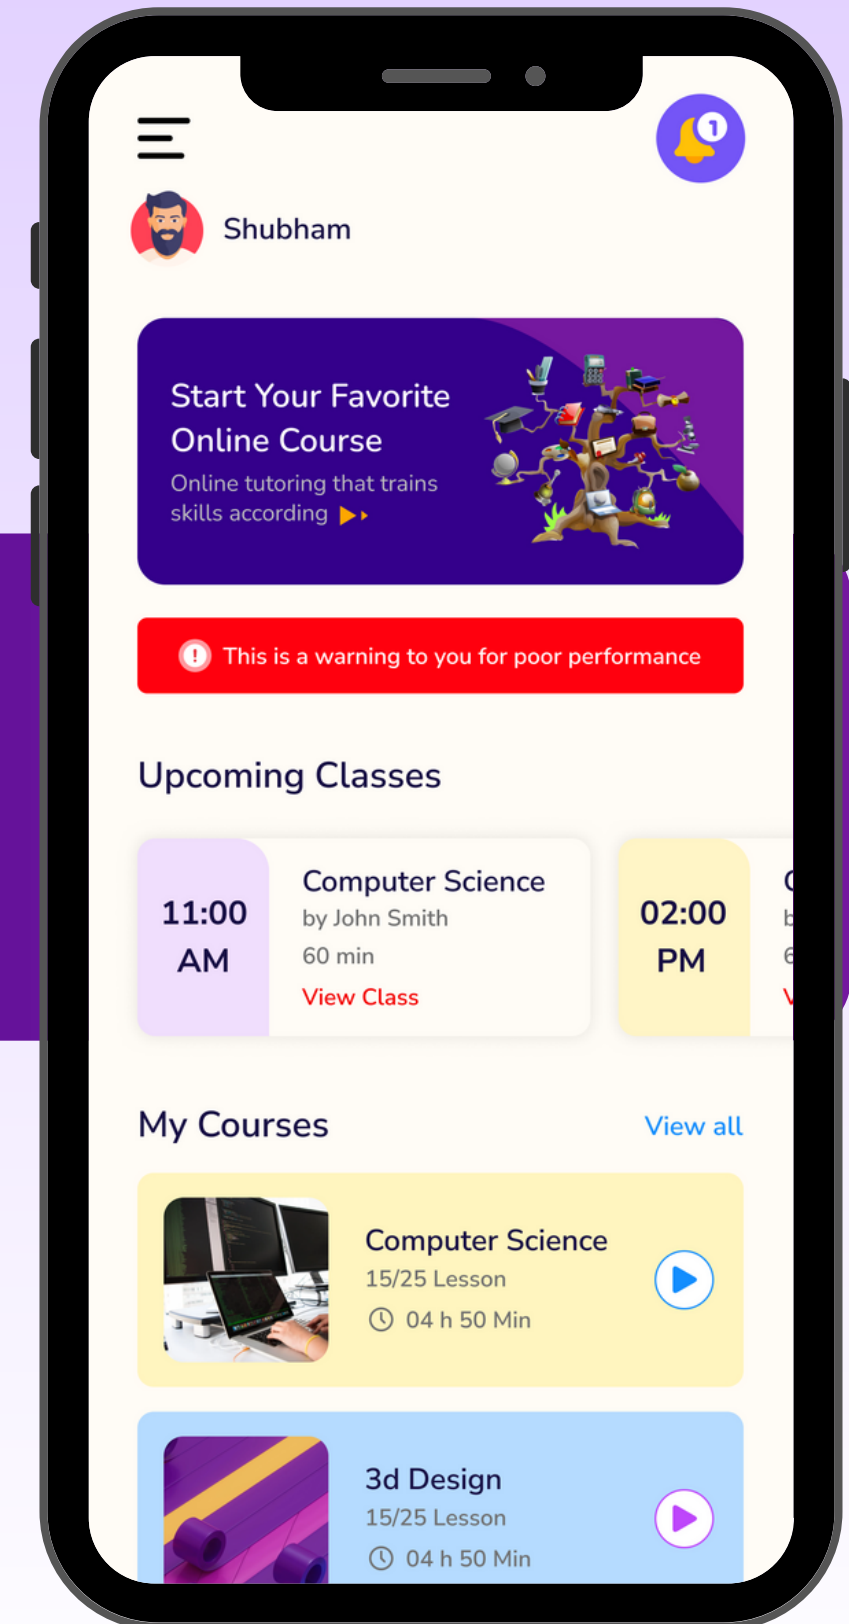

Education App

Reinvent Education With Innovative Educational Solutions.

Deliverables

Student App

Admin Panel

Teacher App & Panel

Student Application

A robust interface is developed to help teachers and students learn and interact actively and efficiently.

Top- Notch Features

Payment

Get various payment methods to help your students make payments faster and safer.

Personal Notes

Help students take screenshots, make customized notes, and more using our platform, helping them learn better