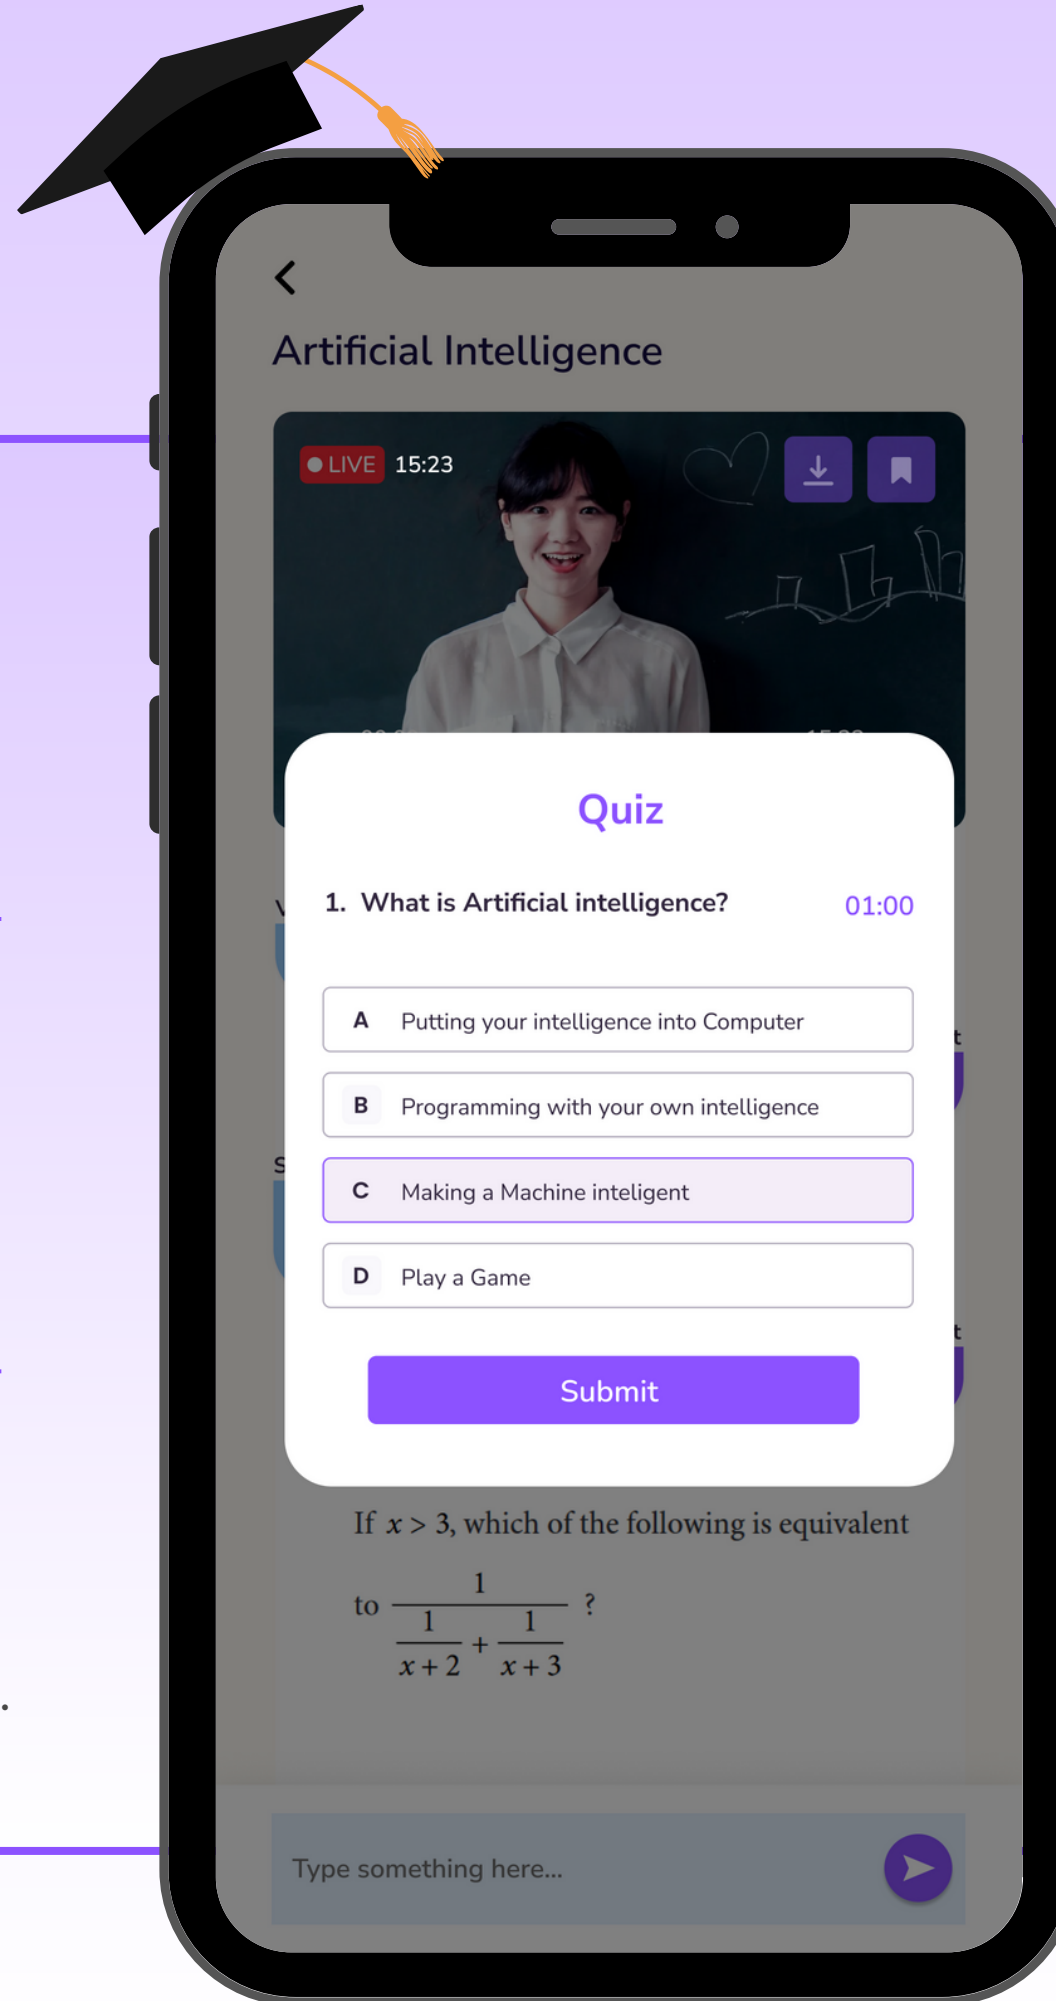

Communication

Allow necessary communication between teachers & students using messaging & audio conferencing.

Mock Test

Help teachers create personalised mock tests, helping each student improve their learning process.

Offline Mode

Advanced e-learning features allow students to download the class recordings and listen to them offline.

Chat Integration

Allow students to connect with teachers at any time and share important information outside of class hours

Parent App Access Integration

Allow parents to monitor their children's progress with our education app, helping them take necessary steps when required.

Social Media Integration

Delivery agents are allowed to inform customers about their availability to pick up and deliver grocery items.