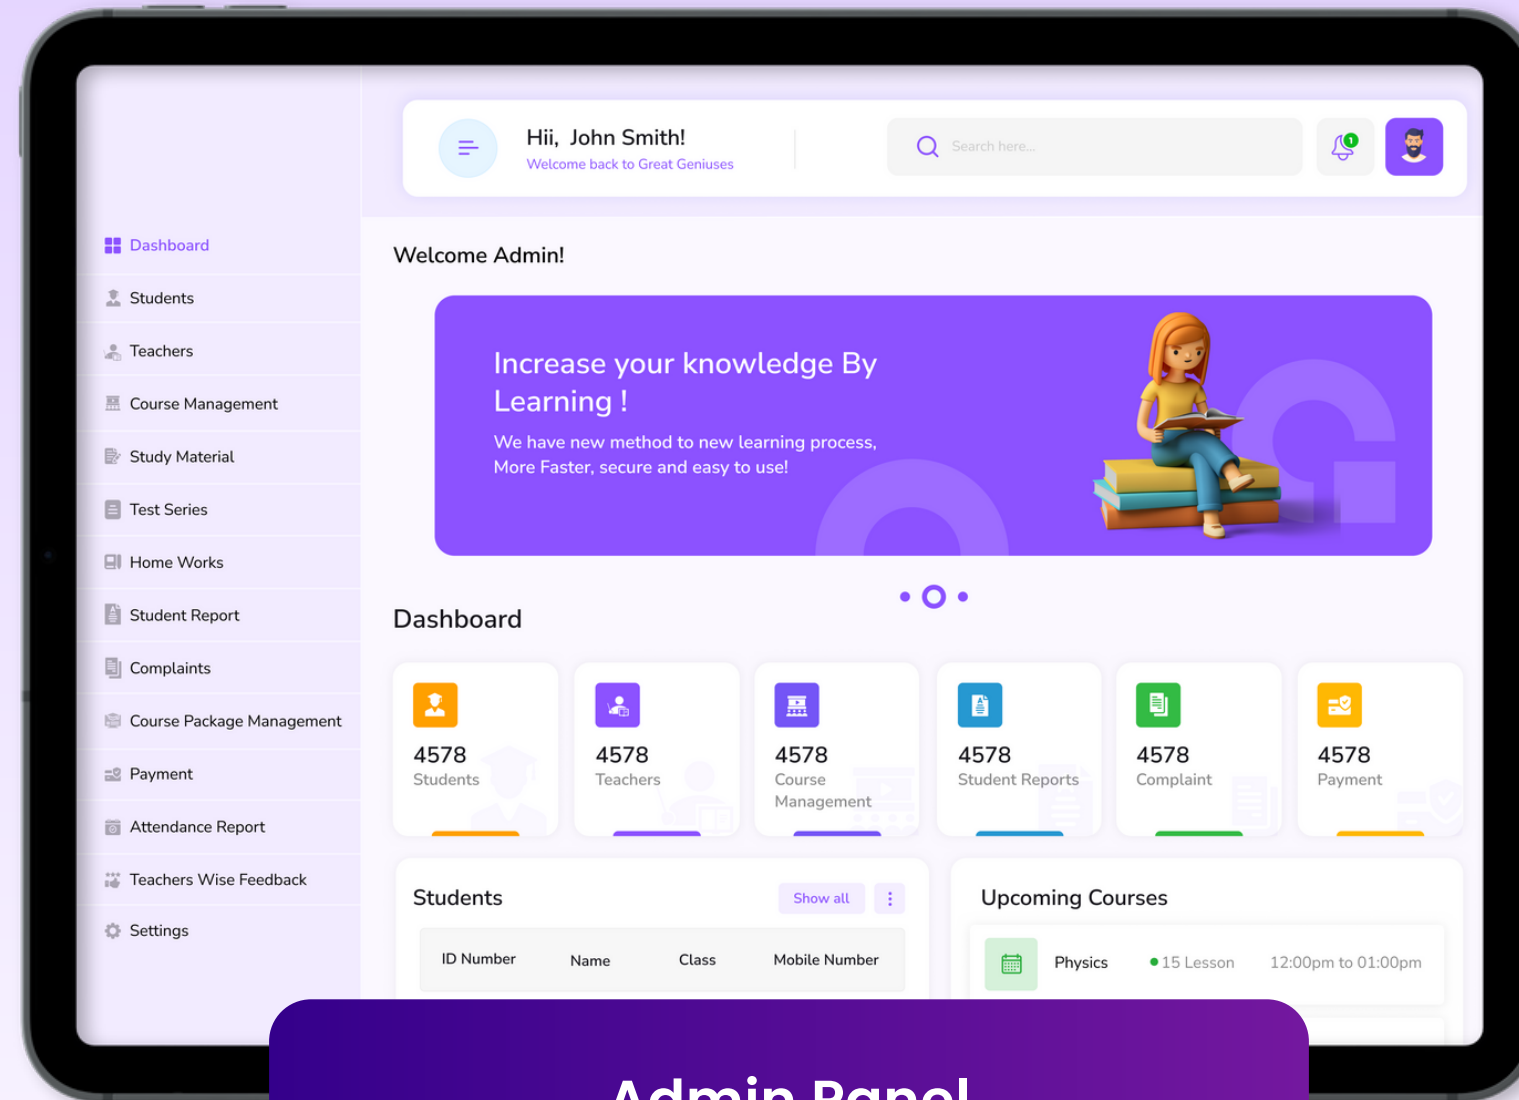

Education App

Reinvent Education With Innovative Educational Solutions.

Deliverables

Student App

Admin Panel

Teacher App & Panel

Student Application

A robust interface is developed to help teachers and students learn and interact actively and efficiently.