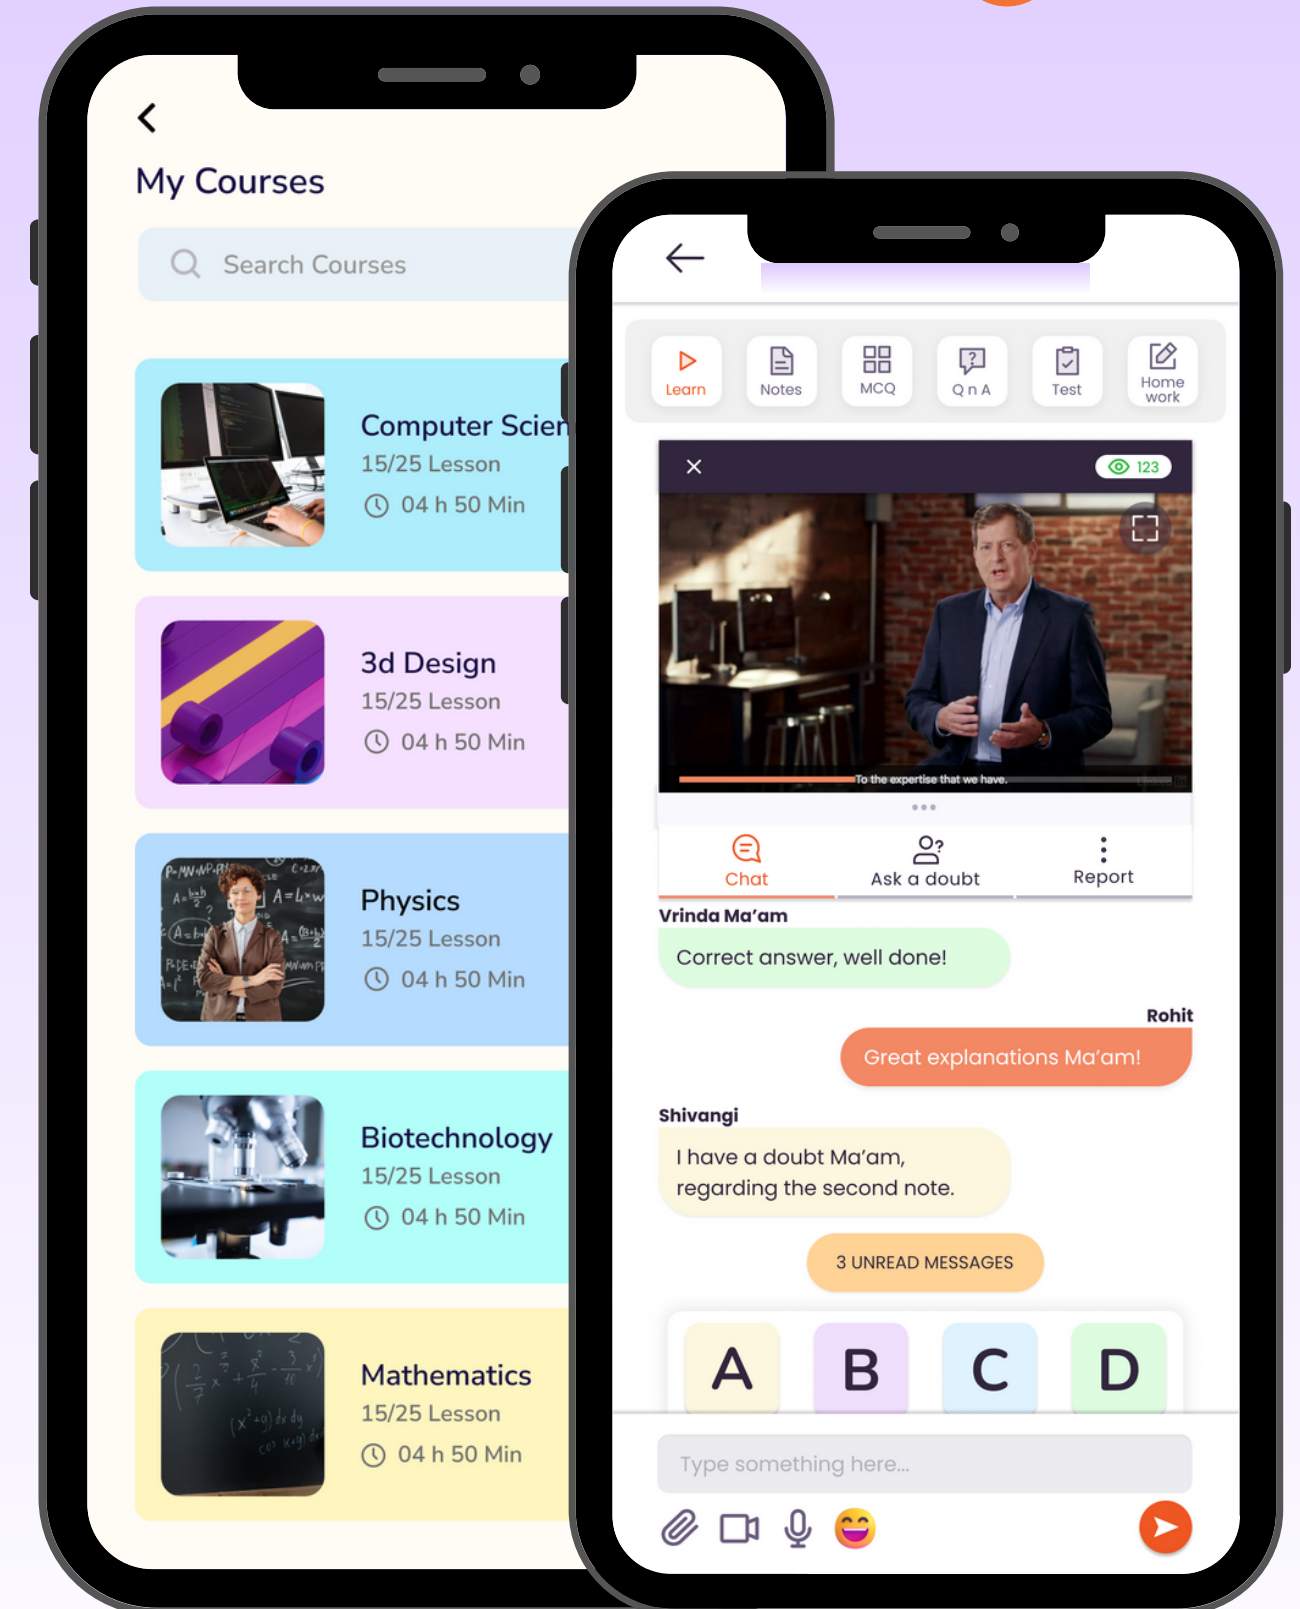

Education App

Reinvent Education With Innovative Educational Solutions.

Deliverables

Student App

Admin Panel

Teacher App & Panel

Student Application

A robust interface is developed to help teachers and students learn and interact actively and efficiently.

Top- Notch Features

Payment

Get various payment methods to help your students make payments faster and safer.

Personal Notes

Help students take screenshots, make customized notes, and more using our platform, helping them learn better

Assignment & Assessment

Allow teachers to assign work, track progress, create tests, and generate grading reports for the students.

Communication

Allow necessary communication between teachers & students using messaging & audio conferencing.

File-Sharing

Make it easy for teachers and students to share files such as videos, images, and other necessary documents.

Teacher Dashboard

Get connected with all the students & know the necessary information, including the schedule for exams & more.