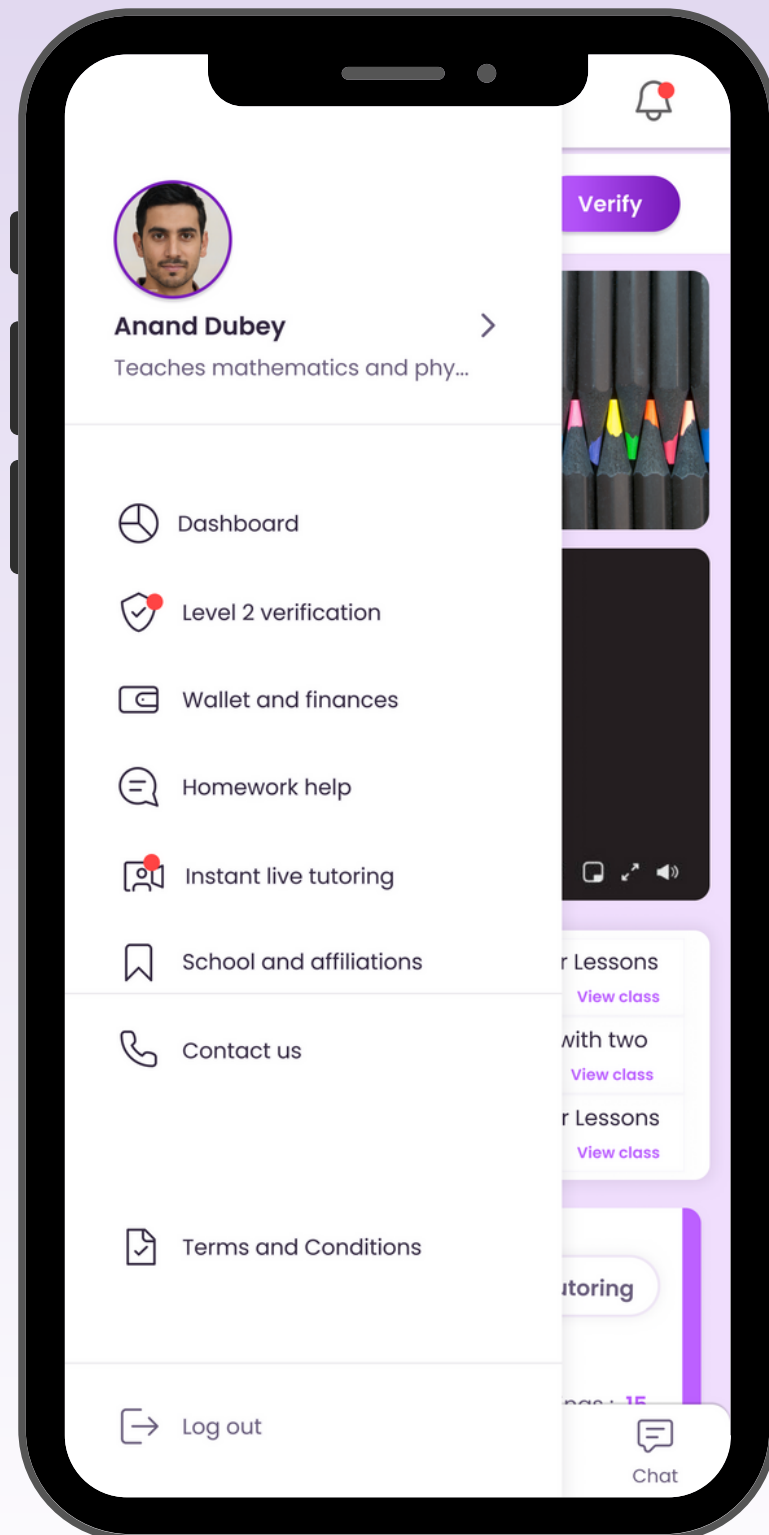

Chat Integration

Allow students to connect with teachers at any time and share important information outside of class hours

Parent App Access Integration

Allow parents to monitor their children's progress with our education app, helping them take necessary steps when required.

Social Media Integration

Delivery agents are allowed to inform customers about their availability to pick up and deliver grocery items.

Teachers Application

Deliver comprehensive information and high-end service by adding robust features using our education app.

Top-Notch Features

Login

Allow teachers to log in to the app using usernames, email, phone numbers, or social media

Profile Management

Allow teachers to create, update, and manage their profiles whenever needed.

File-Sharing

Make it easy for teachers and students to share files such as videos, images, and other necessary documents.

Teacher Dashboard

Get connected with all the students & know the necessary information, including the schedule for exams & more.