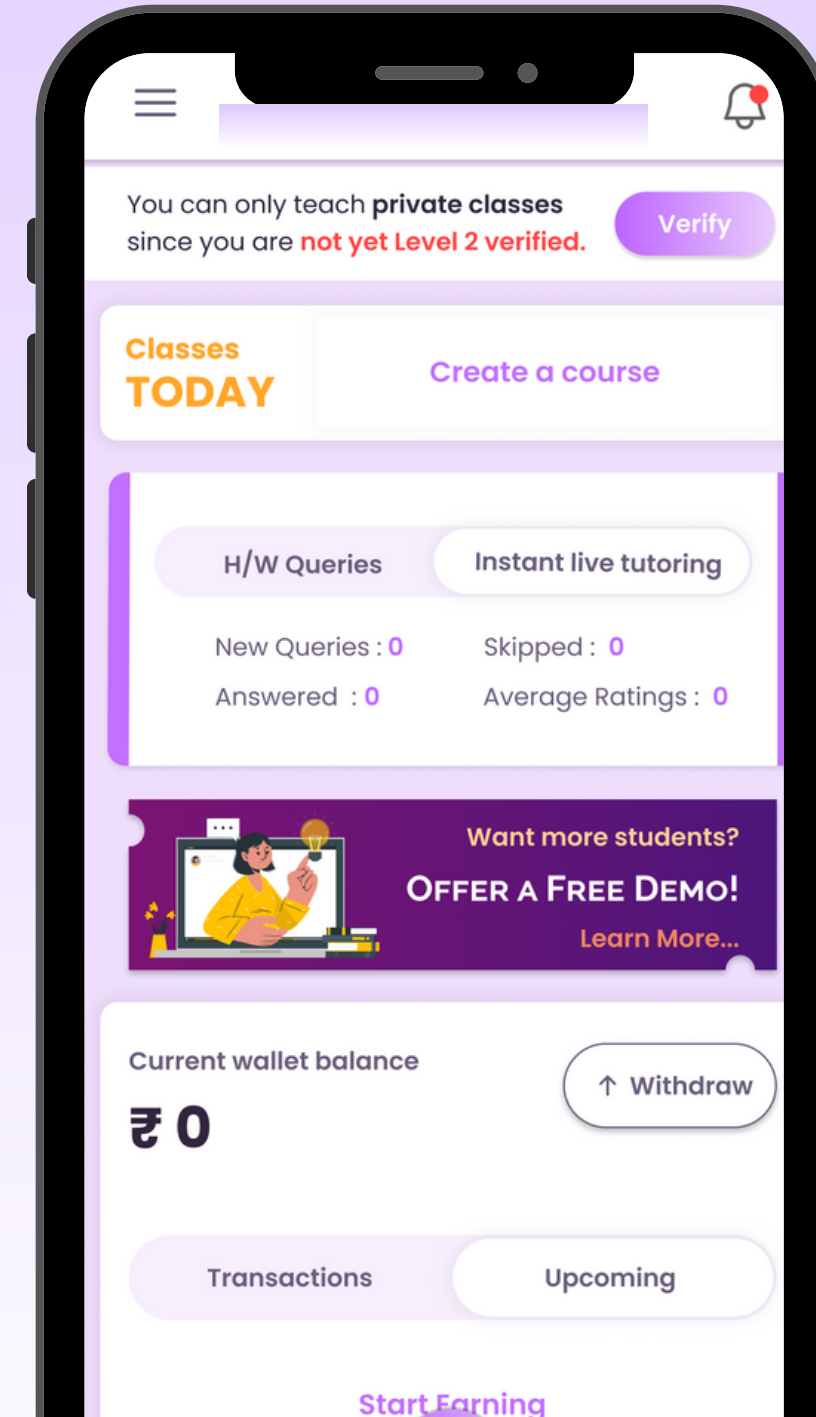

Education App

Reinvent Education With Innovative Educational Solutions.

Deliverables

Student App

Admin Panel

Teacher App & Panel

Student Application

A robust interface is developed to help teachers and students learn and interact actively and efficiently.

Top- Notch Features

Payment

Get various payment methods to help your students make payments faster and safer.

Personal Notes

Help students take screenshots, make customized notes, and more using our platform, helping them learn better