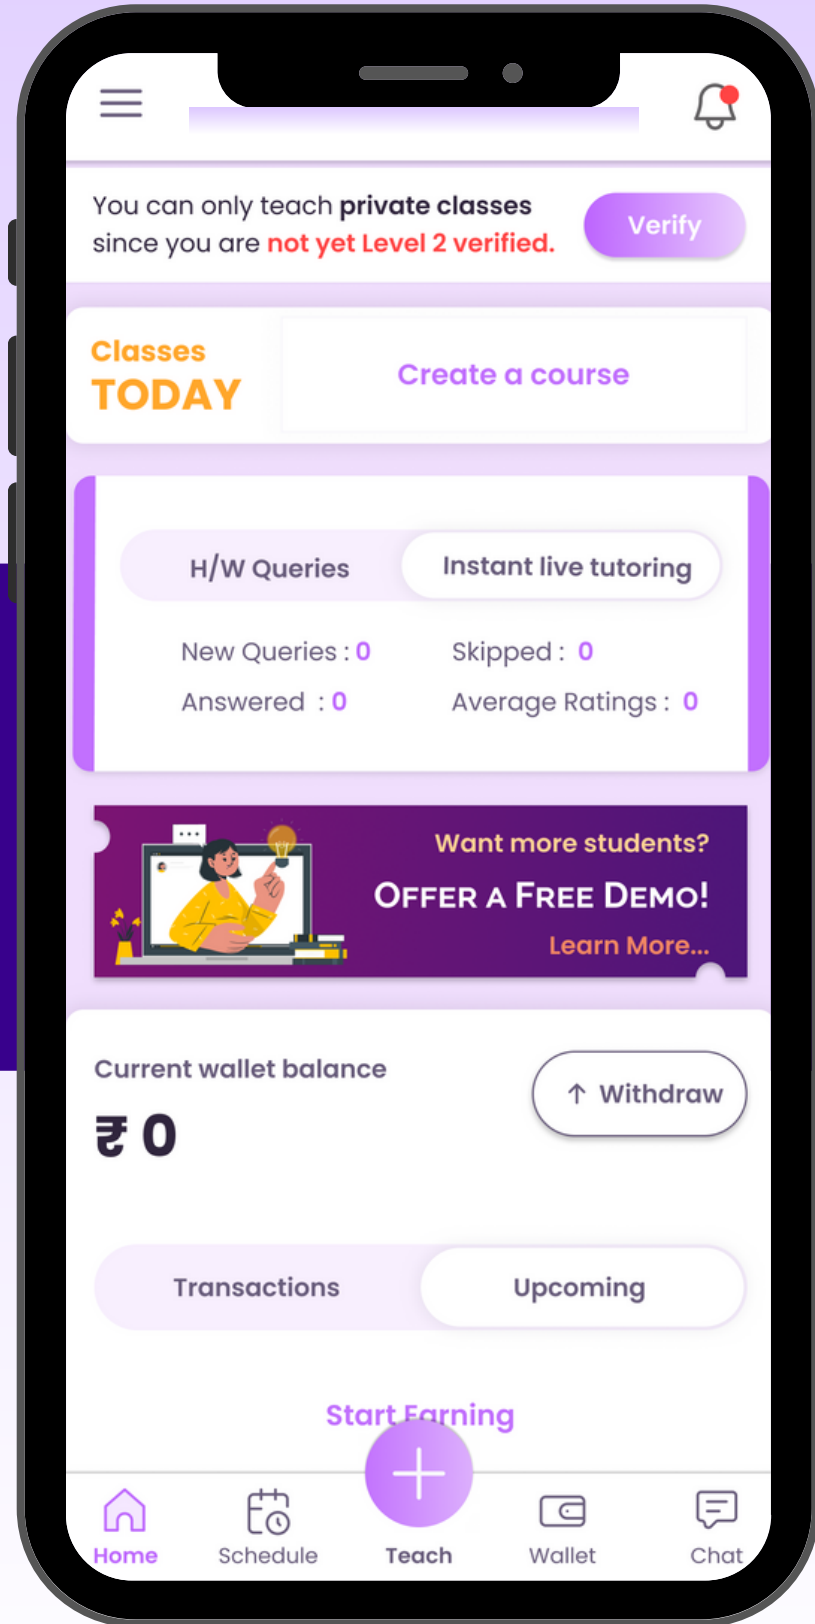

Teachers Application

Deliver comprehensive information and high-end service by adding robust features using our education app.