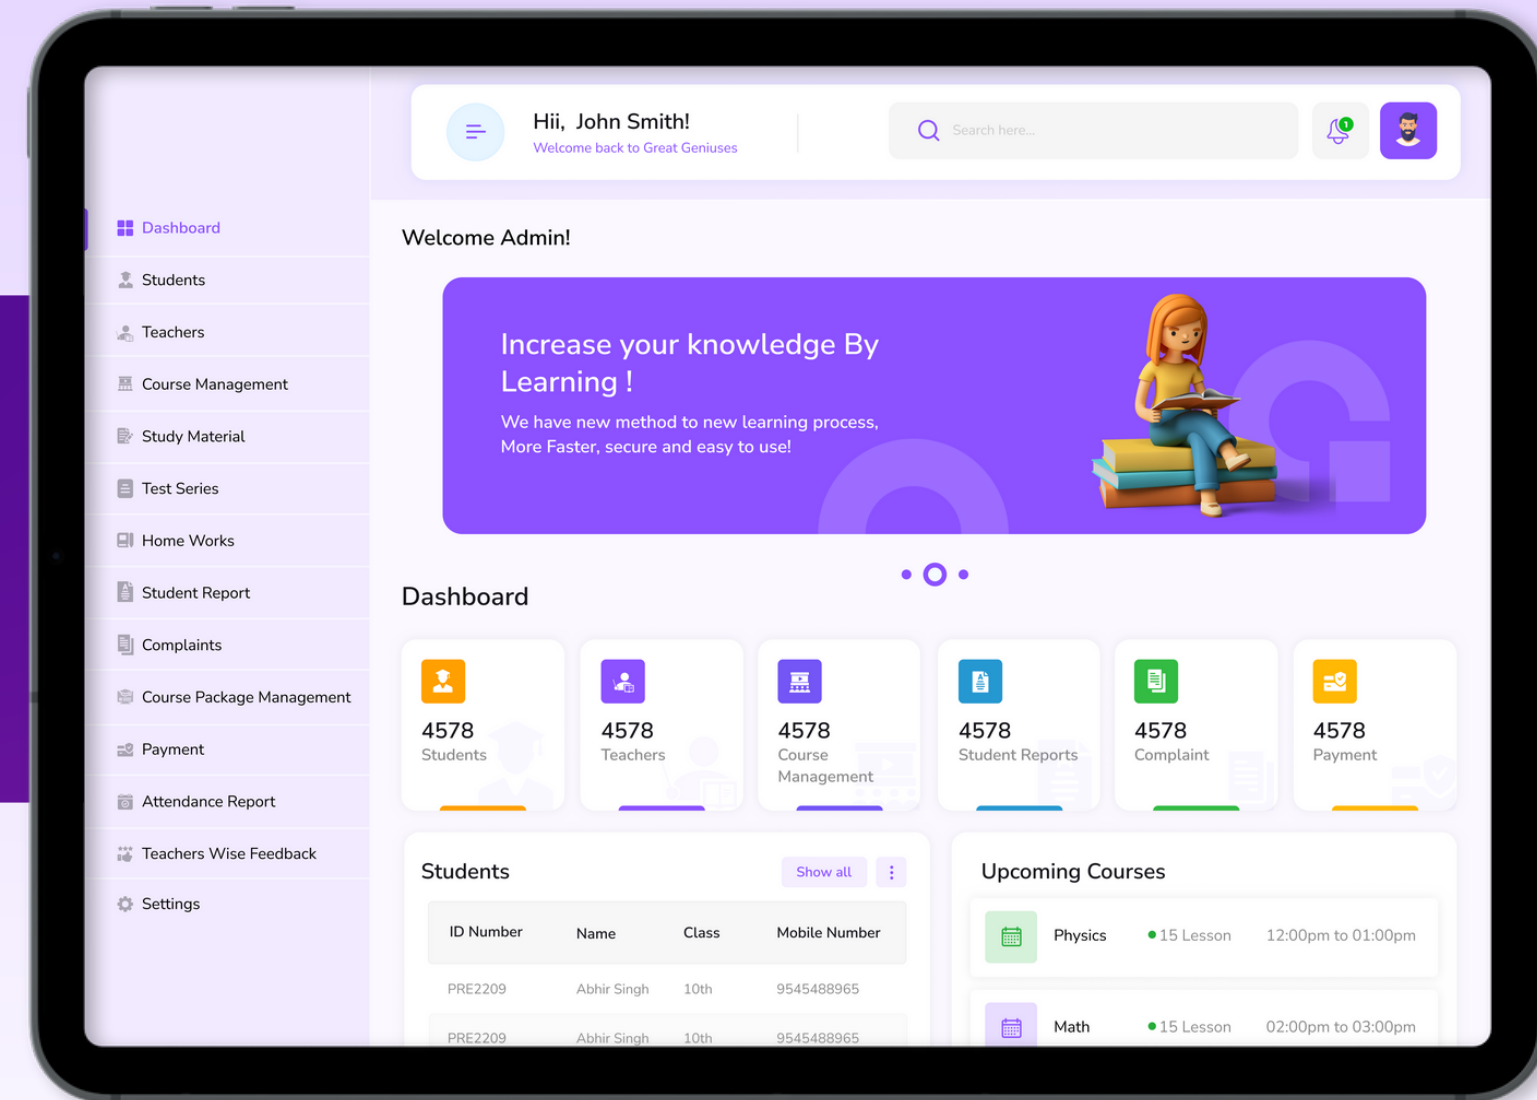

File-Sharing

Make it easy for teachers and students to share files such as videos, images, and other necessary documents.

Teacher Dashboard

Get connected with all the students & know the necessary information, including the schedule for exams & more.

Attendance Management

Allow teachers to manage student's attendance and make changes to the attendance if it is marked wrong due to any issue.

Push Notification

Notify teachers whenever students submit assignments, tests, and other reports on a single dashboard.

Assignment Submission & Grading

Teachers can send assignments to the students and grade the assignments submitted by the students.

Admin Panel

Manages your operations effectively and efficiently in real time, enhancing the quality of education.

Top- Notch Features

Admin Login

Admin can log in to the account with personal credentials & manage students, teachers & overall management.

Interactive Dashboard

A robust dashboard helps the admin get all the information related to the education app & other activities.