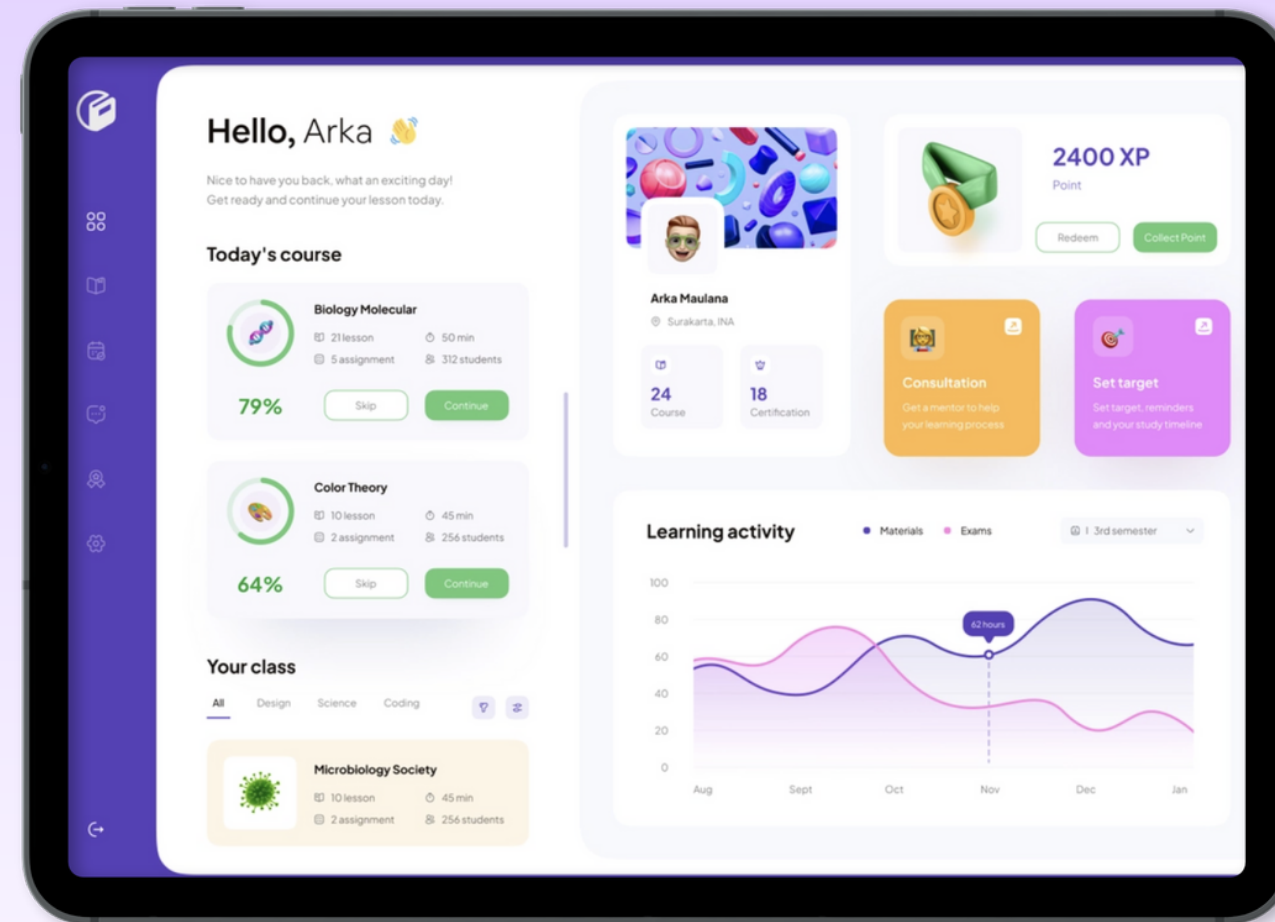

Education App

Reinvent Education With Innovative Educational Solutions.

Deliverables

Student App

Admin Panel

Teacher App & Panel

Student Application

A robust interface is developed to help teachers and students learn and interact actively and efficiently.

Top-Notch Features

Login

Allow teachers to log in to the app using usernames, email, phone numbers, or social media

Profile Management

Allow teachers to create, update, and manage their profiles whenever needed.

File-Sharing

Make it easy for teachers and students to share files such as videos, images, and other necessary documents.

Teacher Dashboard

Get connected with all the students & know the necessary information, including the schedule for exams & more.

Attendance Management

Allow teachers to manage student's attendance and make changes to the attendance if it is marked wrong due to any issue.

Push Notification

Notify teachers whenever students submit assignments, tests, and other reports on a single dashboard.