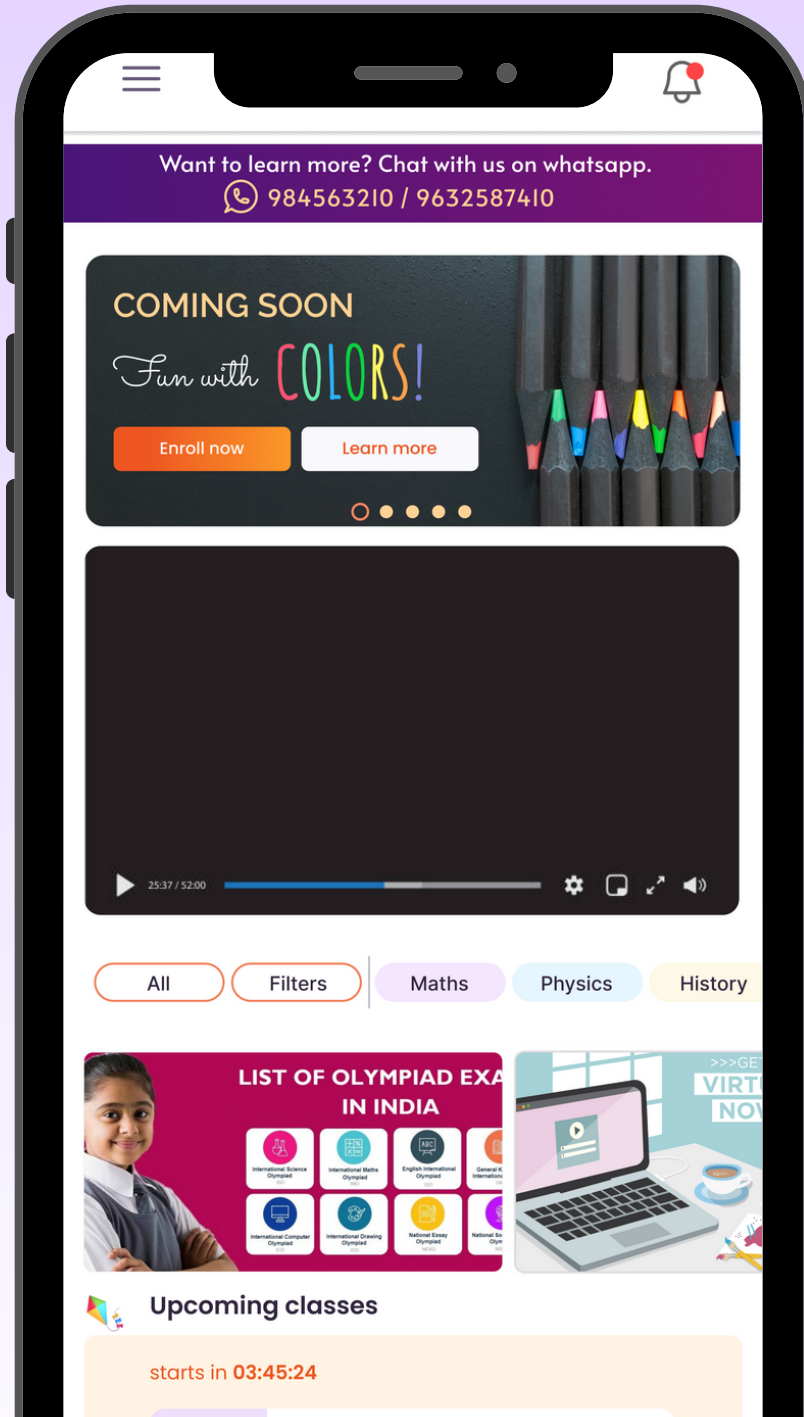

Education App

Reinvent Education With Innovative Educational Solutions.

Deliverables

Student App

Admin Panel

Teacher App & Panel

Student Application

A robust interface is developed to help teachers and students learn and interact actively and efficiently.